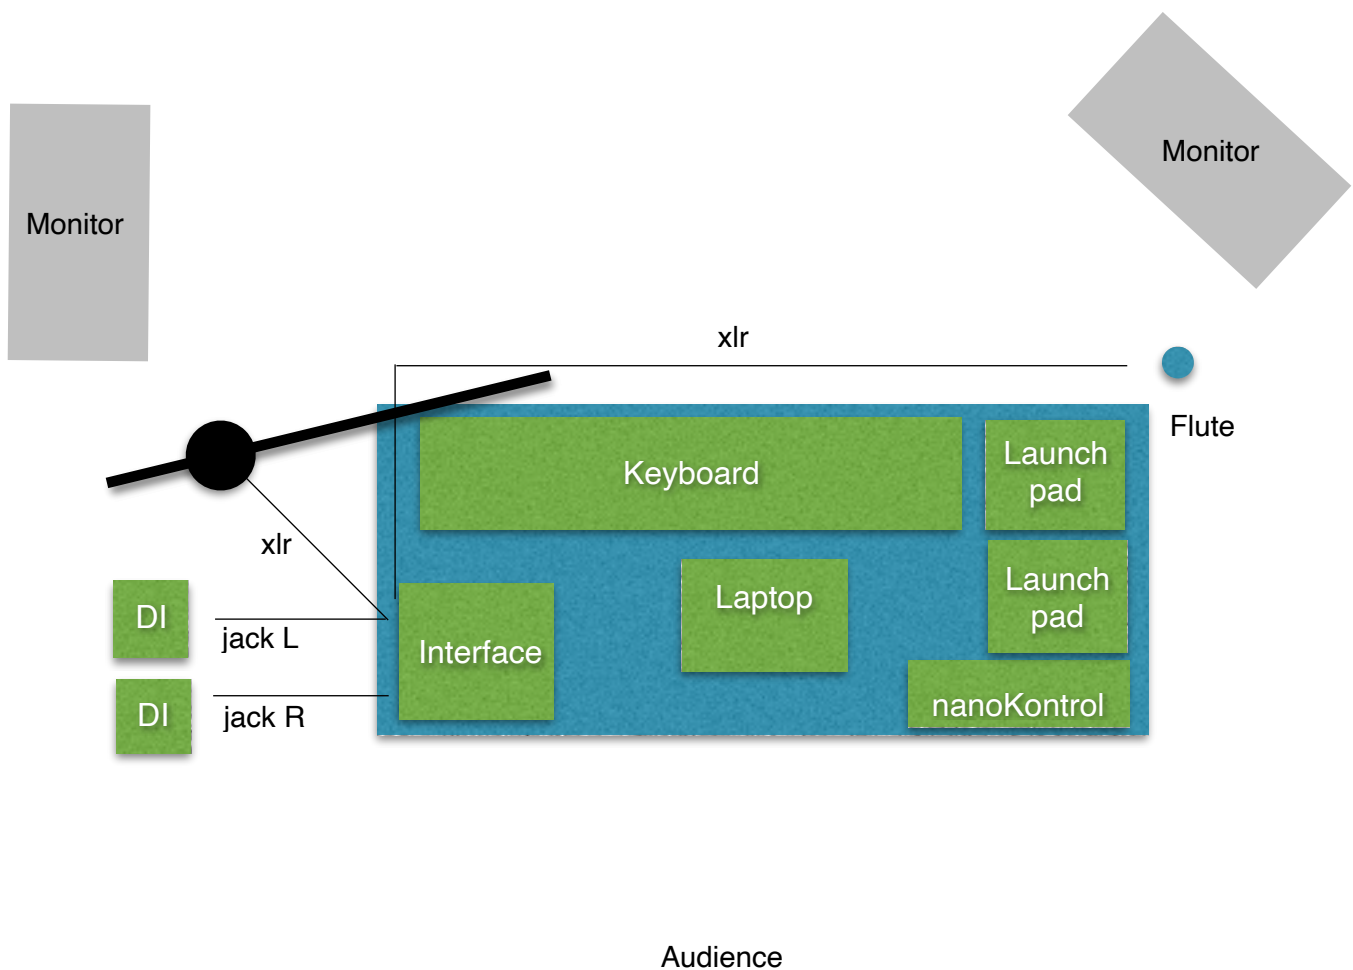

Hugo Kant - Solo Live Set - Technical Rider

Technical requirements :

- 1 table : height \approx 77cm, length \geq 125cm (for keyboard, laptop, launchpads and nanoKontrol)
- 2 Mic XLR cables
- 1 mic stand
- 2 DI box for main stereo output (or direct in the sound system/console if it's nearby)
- 1 or 2 stage monitors